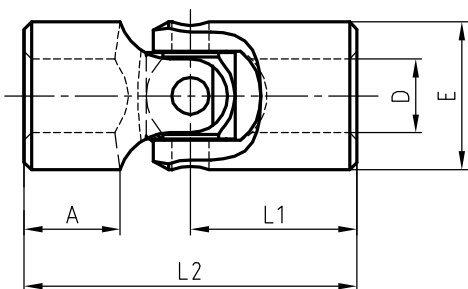

PB结构

订货范例

PB-XS16-8D-40

XS

XD

D

J

F

L

| 型号规格 | | 尺寸 | | D | E | L2 | L1 | A | L4 | L3 | J | T | F | SW |
|------|------|------|----|------|------|----|----|-----|----|------|-------|----|------|------|
| | | (H7) | | (H7) | | | | | | | (JS9) | | (H8) | (H8) |
| XS16 | XD16 | 6 | 16 | 36 | 18 | 10 | 22 | 58 | / | / | / | / | / | / |
| XS16 | XD16 | 8 | 16 | 40 | 20 | 12 | 22 | 62 | / | / | 8 | 8 | 8 | 8 |
| XS20 | XD20 | 10 | 20 | 45 | 22.5 | 12 | 29 | 74 | 3 | 11.4 | 10 | 10 | 10 | 10 |
| XS22 | XD22 | 10 | 22 | 48 | 24 | 13 | 29 | 77 | 3 | 11.4 | 10 | 10 | 10 | 10 |
| XS25 | XD25 | 12 | 25 | 56 | 28 | 15 | 30 | 86 | 4 | 13.8 | 12 | 12 | 12 | 12 |
| XS28 | XD28 | 14 | 28 | 60 | 30 | 15 | 36 | 96 | 5 | 16.3 | 14 | 14 | 14 | 14 |
| XS32 | XD32 | 16 | 32 | 68 | 34 | 17 | 40 | 108 | 5 | 18.3 | 16 | 16 | 16 | 16 |
| XS36 | XD36 | 18 | 36 | 74 | 37 | 18 | 40 | 114 | 6 | 20.8 | 18 | 18 | 18 | 18 |
| XS40 | XD40 | 20 | 40 | 82 | 41 | 20 | 46 | 128 | 6 | 22.8 | 20 | 20 | 20 | 20 |
| XS42 | XD42 | 20 | 42 | 82 | 41 | 20 | 46 | 128 | 6 | 22.8 | 20 | 20 | 20 | 20 |
| XS45 | XD45 | 22 | 45 | 95 | 47.5 | 25 | 50 | 145 | 6 | 24.8 | 22 | 22 | 22 | 22 |
| XS50 | XD50 | 25 | 50 | 108 | 54 | 28 | 55 | 163 | 8 | 28.3 | 25 | 25 | 25 | 25 |
| XS58 | XD58 | 30 | 58 | 122 | 61 | 28 | 78 | 200 | 8 | 33.3 | 30 | 30 | 30 | 30 |
| XS70 | XD70 | 35 | 70 | 140 | 70 | 33 | 82 | 222 | 10 | 38.3 | / | / | / | / |
| XS80 | XD80 | 40 | 80 | 160 | 80 | 40 | 95 | 255 | 12 | 43.3 | / | / | / | / |